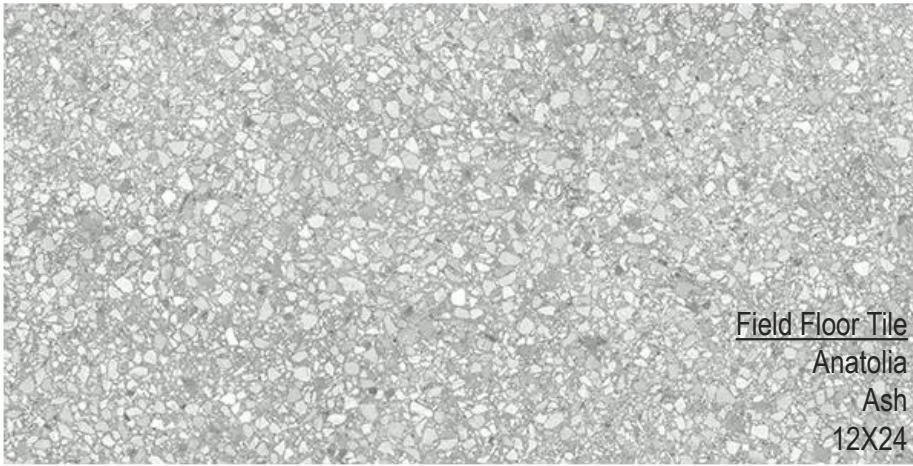

Field Paint
Sherwin Williams
Windfresh White

Accent Paint
Sherwin Williams
Jonquil