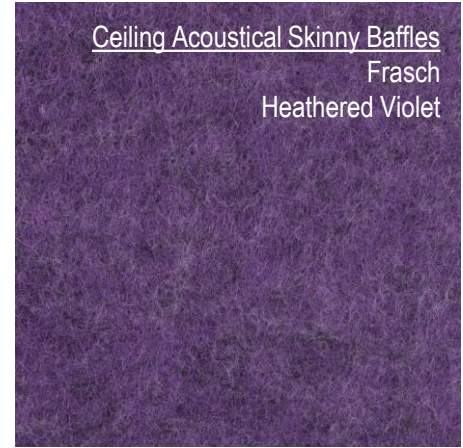

Bathroom Wall Tile  
American Olean  
Logical Grey

Backsplash  
Daltile  
Mustard

\*Backsplash only  
applied in  
Bathrooms 104  
and 107\*

Acoustical Wall Paneling  
Frasch  
Light Oak

Field LVT  
Tarkett  
Cement

Acoustical Felt Lit & Non Lit Circle Fixtures

Frasch  
Eggplant

Ceiling Acoustical Skinny Baffles

Frasch  
Heathered Violet

Suspend Acoustical Nest System

Frasch  
Marigold

- HEATHERED OATMEAL
- EGGPLANT
- HEATHERED VIOLET
- MARIGOLD