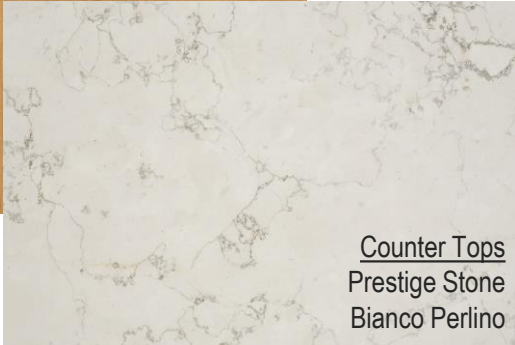

Accent Paint  
Sherwin Williams  
Dusty Heather

Field Carpet Tile  
Bentley  
Hands Down

Plastic Laminate  
Wilsonart  
Harvest Maple

Counter Tops  
Prestige Stone  
Bianco Perlino

Bathroom Floor Tile  
American Olean  
Creative Grey

Bathroom Wall Tile  
American Olean  
Logical Grey

Backsplash  
Daltile  
Mustard

\*Backsplash only  
applied in  
Bathrooms 104  
and 107\*

Acoustical Wall Paneling  
Frasch  
Light Oak

Field LVT  
Tarkett  
Cement