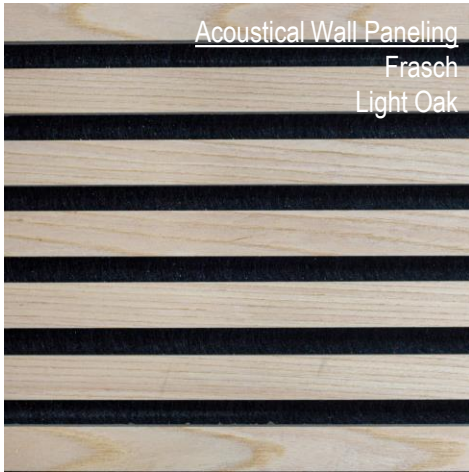

Bathroom Wall Tile  
American Olean  
Logical Grey

Backsplash  
Daltile  
Mustard

\*Backsplash only  
applied in  
Bathrooms 104  
and 107\*

Acoustical Wall Paneling  
Frasch  
Light Oak

Field LVT  
Tarkett  
Cement

Acoustical Felt Lit & Non Lit Circle Fixtures

Frasch  
Eggplant

Ceiling Acoustical Skinny Baffles

Frasch  
Heathered Violet

Suspend Acoustical Nest System

Frasch  
Marigold

- HEATHERED OATMEAL
- EGGPLANT
- HEATHERED VIOLET
- MARIGOLD